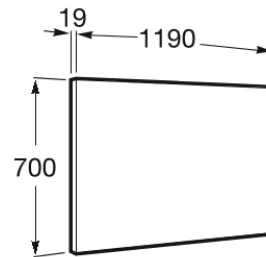

VICTORIA-N

Mirror

PRICE (VAT INCLUDED)

£296.42

TECHNICAL DRAWINGS

FEATURES

Frame material: Chipboard

Installation type: Wall-hung

Mirror orientation: Horizontal

Shape: Rectangular